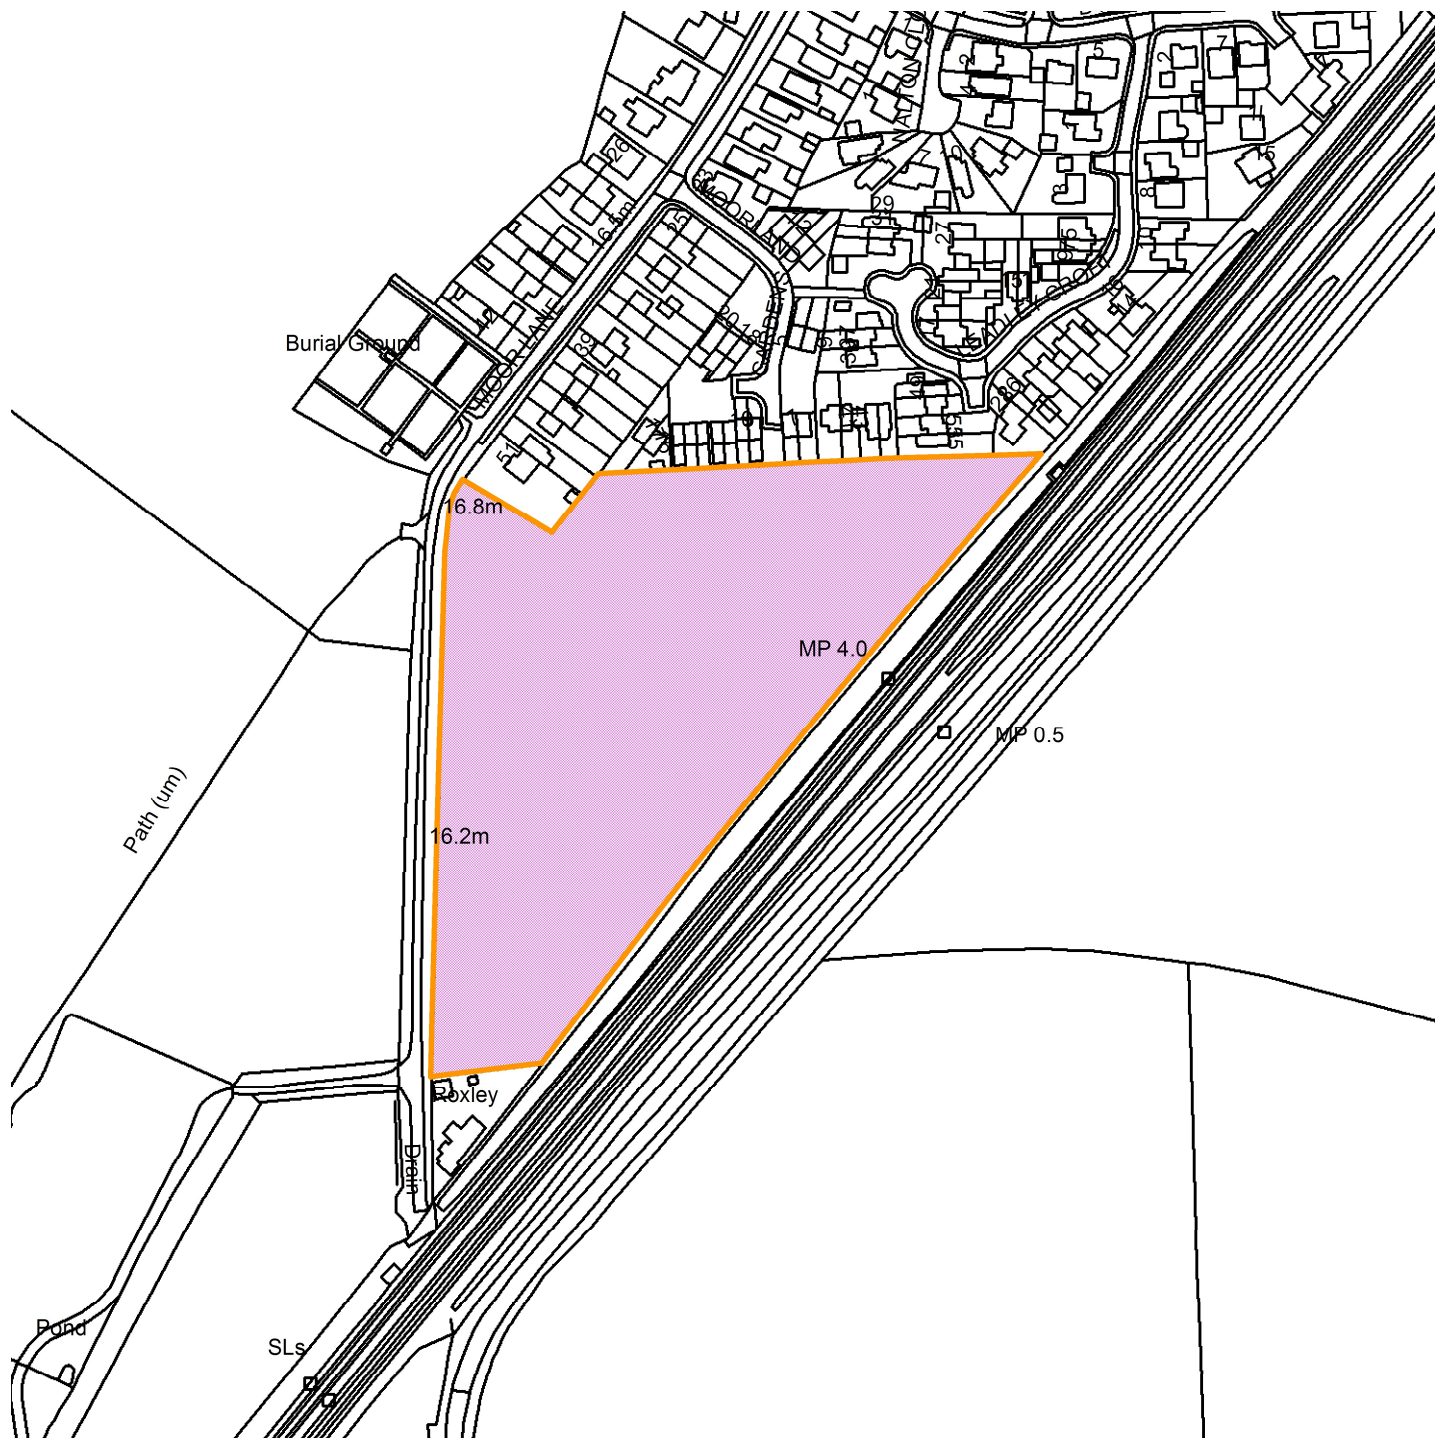

Land to SE of 51 Moor Lane, Copmanthorpe

19/00602/FULM

GIS by ESRI (UK)

Scale : 1:2706

Reproduced from the Ordnance Survey map with the permission of the Controller of Her Majesty's Stationery Office © Crown Copyright 2000.

Unauthorised reproduction infringes Crown Copyright and may lead to prosecution or civil proceedings.

Organisation	City of York Council
Department	Directorate of Place
Comments	Site Location Plan
Date	26 September 2023
SLA Number	Not Set